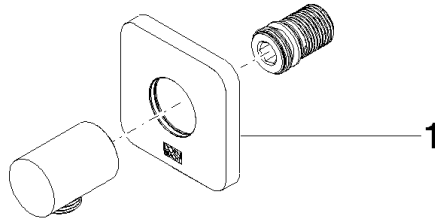

DORNBACHT YARRE Wall elbow - Chrome

28 450 832

- 1/2" shower outlet
- rosette 60 x 60 mm
- 1/2" connection
- rosette 60 x 60 mm

Intrinsic protection against back flow.

Chrome

28 450 832-00

Soft Black

28 450 832-69

Recommended miscellaneous

Concealed wall elbow -

35 085 970 90

- max. recess depth 163 mm
- min. recess depth 90 mm

DORNBRACHT YARRE Wall elbow - Chrome

28 450 832

mm [inches]

Certificates

WRAS_2305028.

DORNBACHT YARRE Wall elbow - Chrome

28 450 832

Spare parts list

No.	Item Number	Name	Quantity used	Delivery time
1	90 27 83 020 00-00	rosette	1	2