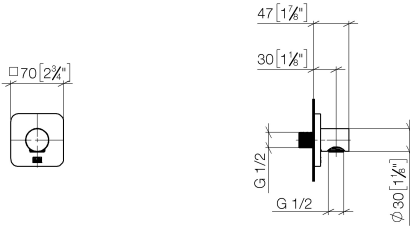

DORNBACHT YARRE Wall elbow - Chrome

28 450 832

- 1/2" shower outlet
- rosette 60 x 60 mm
- 1/2" connection
- rosette 60 x 60 mm

Intrinsic protection against back flow.

Chrome

28 450 832-00

Soft Black

28 450 832-69

Recommended miscellaneous

Concealed wall elbow -

35 085 970 90

- max. recess depth 163 mm
- min. recess depth 90 mm

DORNBRACHT YARRE Wall elbow - Chrome

28 450 832

mm [inches]

Certificates

WRAS_2305028.

DORNBACHT YARRE Wall elbow - Chrome

28 450 832

Spare parts list

No.	Item Number	Name	Quantity used	Delivery time
1	90 27 83 020 00-00	rosette	1	2